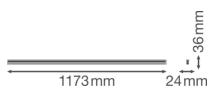

Specifications Ledvance LED Batten Linear Compact High Output 20W
2000lm - 830 Warm White | 120cm

[View Product](#)

General Information

SKU	234121
EAN	4058075106314
Brand	Ledvance
Manufacturer Name	LN COMP HO 1200 20W/3000K
Any Lamp all-in warranty	5 Years
Average Lifetime (h)	50000

Technical Information

Technology	LED Integrated
Voltage (V)	220-240
Dimmable	Not Dimmable
Colour of Light	White
Colour Code	830 Warm White
Colour temperature (Kelvin)	3000 Warm White
Colour Rendering (Ra)	80-89
Light colour options	Single Color
Luminous Efficacy (lm/W)	100
Power factor	>0.50
Including bulb	Yes
Suitable for Outdoor	No
Length	120cm
Product Type Category	LED Batten

Fixture Information

Mounting Method	Surface
IP-rating	IP20
Impact Protection (IK)	IK03 - 0.35 joule
Housing	PC (Polycarbonate)
Colour of the Fixture	White
Colour of material	White
Emergency Lighting	No Emergency Unit
Series	Linear

Dimensions

Length (mm)	1173
Width (mm)	24
Height (mm)	36

Sensor Information

Type of sensor	No Sensor
----------------	-----------

Why Any-lamp?

 Order from the **largest lighting specialist** in Europe  **Customised** quotation