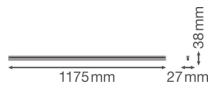

Specifications Ledvance LED Batten Linear Compact 20W 2000lm - 840 Cool White | 120cm

[View Product](#)

General Information

SKU	233348
EAN	4058075099753
Brand	Ledvance
Manufacturer Name	LN COMP BATTEN 1200 20W/4000K LEDV
Any Lamp all-in warranty	5 Years
Average Lifetime (h)	50000

Technical Information

Technology	LED Integrated
Voltage (V)	220-240
Dimmable	Not Dimmable
Colour of Light	White
Colour Code	840 Cool White
Colour temperature (Kelvin)	4000 Cool White
Colour Rendering (Ra)	80-89
Light colour options	Single Color
Luminous Efficacy (lm/W)	100
Power factor	>0.50
Including bulb	Yes
Length	120cm
Product Type Category	LED Batten

Fixture Information

Mounting Method	Surface
Fixture Connection	Screw terminal, 2-pole
Optical Cover	PC (Polycarbonate)
IP-rating	IP20
Impact Protection (IK)	IK03 - 0.35 joule
Operating Temperature	-20 to +40
Housing	PC (Polycarbonate)
Colour of the Fixture	White
Colour of material	White
Emergency Lighting	No Emergency Unit
Series	Linear

Dimensions

Length (mm)	1175
Width (mm)	27
Height (mm)	38

Sensor Information

Type of sensor	No Sensor
----------------	-----------

Why Any-lamp?

 Order from the **largest lighting specialist** in Europe  **Customised** quotation