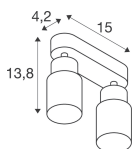

[View Product](#)

General Information

SKU	260616
EAN	4024163293648
Brand	SLV
Manufacturer Name	PURI 2.0 Tube, wand- en plafondopbouwarmatuur, long, 2x max. 6W GU10,
Any Lamp all-in warranty	5 Years
Average Lifetime (h)	0

Technical Information

Technology	Fixture with Socket
Voltage (V)	220-240
Dimmable	Dimmable when using a Dimmable Bulb
Suitable for	GU10
Including bulb	No
Amount of bulbs required	2
Maximum Wattage Rating	6
Tiltable	Yes
Mounting Method	Ceiling, Wall mounted
Emergency Lighting	No Emergency Unit
Product Type Category	Decorative Lighting with Socket