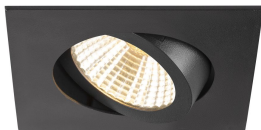

Specifications SLV New Tria 68 Spot Aluminium Black Square 8.3W 750lm 38D - 930 Warm White | Cutout 68mm - Best Colour Rendering - Dimmable

[View Product](#)

General Information

SKU	255666
EAN	4024163277693
Brand	SLV
Manufacturer Name	NEW TRIA 68 rec. ceiling light 3000K 38° IP 20 square BK
Any Lamp all-in warranty	5 Years
Average Lifetime (h)	50000

Technical Information

Technology	LED Integrated
Voltage (V)	220-240
Dimmable	Dimmable
Colour Code	930 Warm White
Colour temperature (Kelvin)	3000 Warm White
Colour Rendering (Ra)	90-99
Colour of Light	White
Light colour options	Single Color
Luminous Efficacy (lm/W)	90.4
Beam Angle (degree)	38
Product Type Category	LED spotlight

Fixture Information

Mounting Method	Recessed
Cut out (mm)	68
Optical Cover	Other
IP-rating	IP20
Operating Temperature	-20 to +35
Housing	Aluminium
Colour of the Fixture	Black
Emergency Lighting	No Emergency Unit
Tiltable	No
Fixture Connection	PI [Push-in connector 3-pole]
Series	New Tria